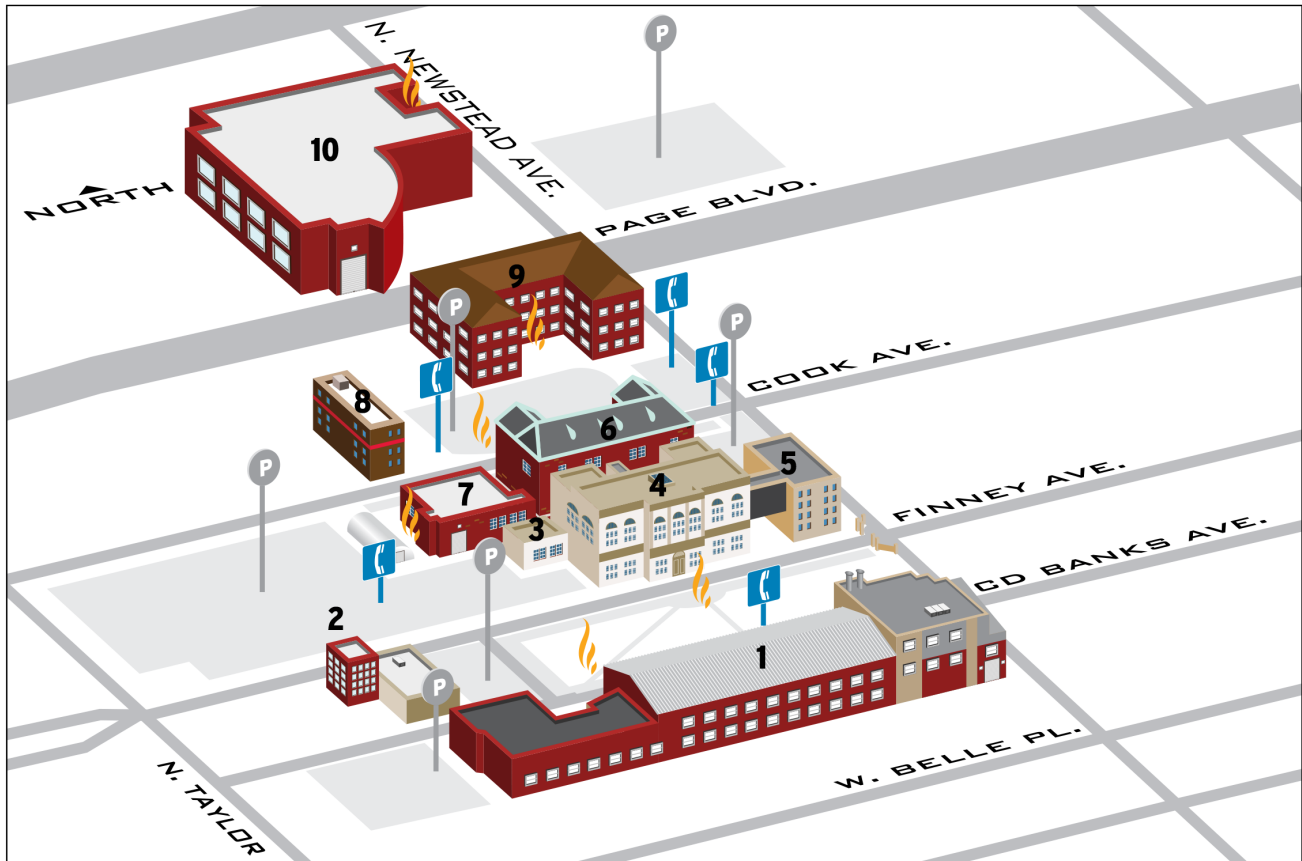

Campus Map

ST. LOUIS CAMPUS DIRECTORY

1. RODENHEISER AUTOMOTIVE CENTER

Automotive Collision Repair Technology 1st Floor
 Automotive Maintenance Technology 1st Floor
 Certified Dealership Technician Programs 1st Floor
 Professional Technician Program 1st Floor

2. ALUMNI HALL

Marketing and Public Relations Ground Floor
 Student Ambassadors Ground Floor

3. FINNEY WEST BUILDING

Plumbing Technology Ground Floor

4. FINNEY BUILDING

Admissions Office 1st Floor
 Architectural Technology 2nd Floor
 Bookstore Ground Floor
 Business Office 1st Floor
 Career Services 1st Floor
 Counseling 2nd Floor
 Dining Hall Ground Floor
 Education Administration 1st Floor
 Financial Aid/Scholarships 1st Floor
 Library 2nd Floor
 President's Office 1st Floor
 Registrar/Academic Advising 1st Floor
 Student Success Center 2nd Floor

* Additional facilities located in Wentzville, Missouri.